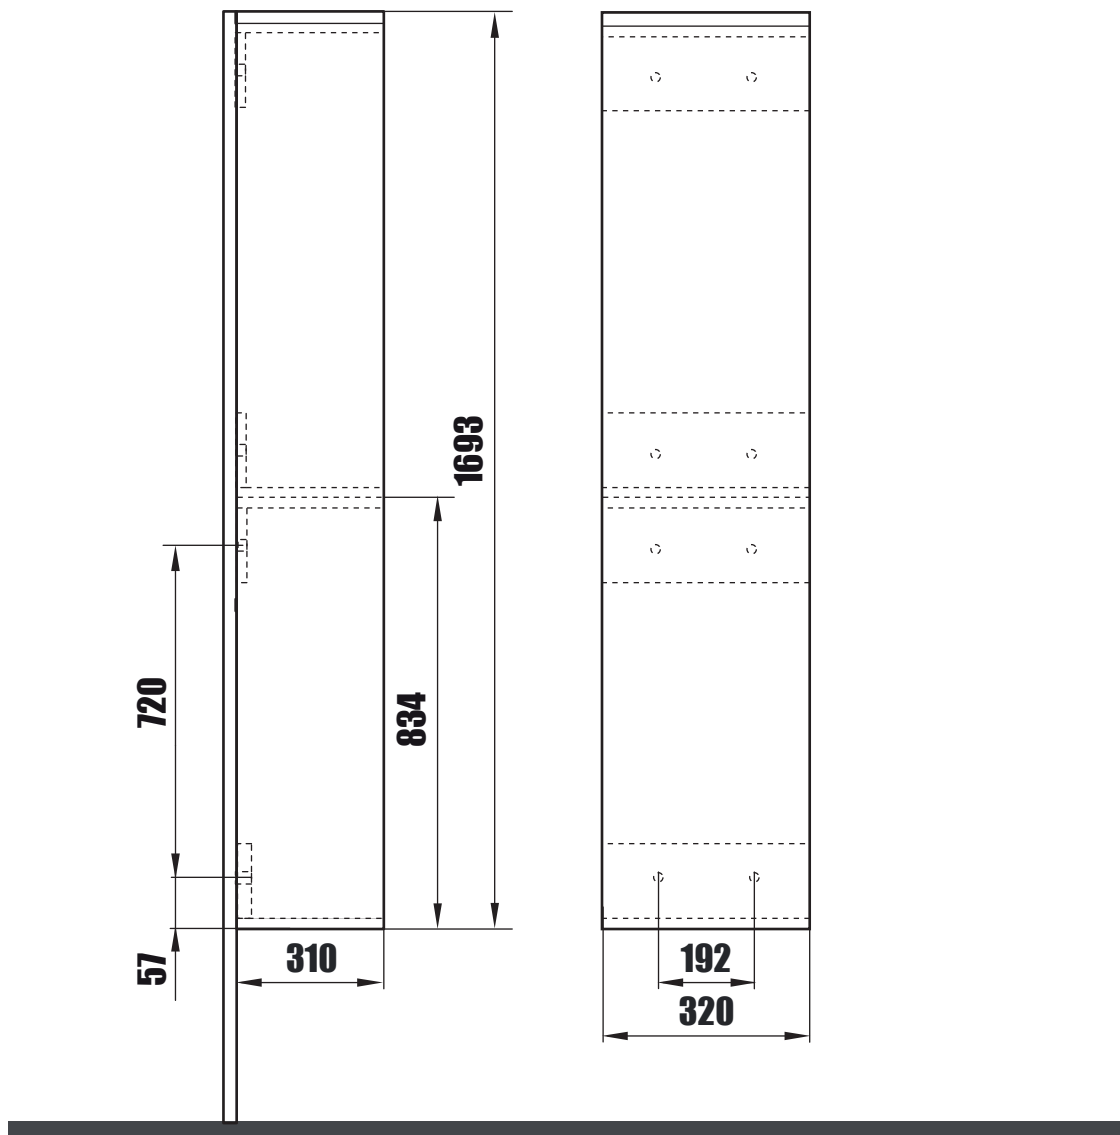

NORO Newport

- Ⓢ🇪 Installationsmått
- Ⓢ🇫🇮 Asennusmitat
- Ⓢ🇳🇴 Installasjonsmål
- Ⓢ🇩🇰 Installationsmål
- Ⓢ🇬🇧 Measurements for installation