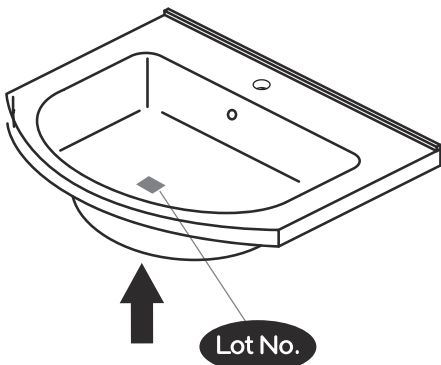

Lot No.

- SE LOT-nummer
- FI LOT-numeron
- NO LOT-nummeret
- DK LOT nummer
- UK LOT number

NORO®

- SE LOT nummer används för spårning av information av produktens tillverkningshistoria. Informationen är mycket viktig i vår strävan av att göra Noro's produkter bättre.
- FI LOT numeroa käytetään jäljittämään tuotteen valmistushistoria. Tieto on erittäin tärkeä jotta voimme parantaa Noro tuotteiden laatua.
- NO LOT nummer brukes for sporing av informasjon av produktet produksjonshistorie. Informasjonen er viktig for at vi skal kunne gjøre Noro's produkter bedre.
- DK LOT nummer bruges til at spore oplysninger om produktets fremstilling historie. Oplysningerne er meget vigtig i vores bestræbelser på at gøre Noro's produkter bedre.
- UK LOT number is used to track the details of the product's manufacturing history. The information is very important in our quest to make the Noro's products better.