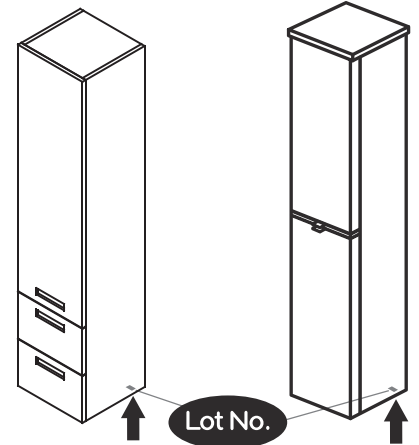

Lot No.

- SE LOT-nummer
- FI LOT-numeron
- NO LOT-nummeret
- DK LOT nummer
- UK LOT number

NORO®

- SE LOT nummer används för spårning av information av produktens tillverkningshistoria. Informationen är mycket viktig i vår strävan av att göra Noro's produkter bättre.
- FI LOT numeroa käytetään jäljittämään tuotteen valmistushistoria. Tieto on erittäin tärkeä jotta voimme parantaa Noro tuotteiden laatua.
- NO LOT nummer brukes for sporing av informasjon av produktet produksjonshistorie. Informasjonen er viktig for at vi skal kunne gjøre Noro's produkter bedre.
- DK LOT nummer bruges til at spore oplysninger om produktets fremstilling historie. Oplysningerne er meget vigtig i vores bestræbelser på at gøre Noro's produkter bedre.
- UK LOT number is used to track the details of the product's manufacturing history. The information is very important in our quest to make the Noro's products better.