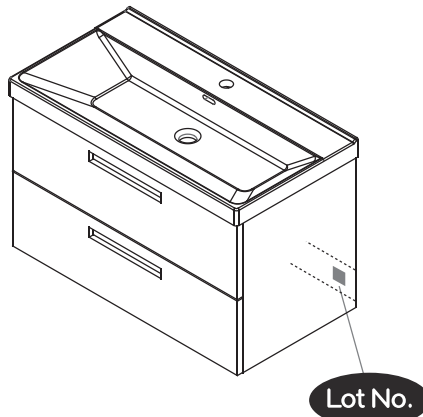

Lot No.

- SE LOT-nummer
- FI LOT-numeron
- NO LOT-nummeret
- DK LOT nummer
- UK LOT number

NORO®

- SE LOT nummer används för spårning av information av produktens tillverkningshistoria. Informationen är mycket viktig i vår strävan av att göra Noro's produkter bättre.
- FI LOT numeroa käytetään jäljittämään tuotteen valmistushistoria. Tieto on erittäin tärkeä jotta voimme parantaa Noro tuotteiden laatua.
- NO LOT nummer brukes for sporing av informasjon av produktet produksjonshistorie. Informasjonen er viktig for at vi skal kunne gjøre Noro's produkter bedre.
- DK LOT nummer bruges til at spore oplysninger om produktets fremstilling historie. Oplysningerne er meget vigtig i vores bestræbelser på at gøre Noro's produkter bedre.
- UK LOT number is used to track the details of the product's manufacturing history. The information is very important in our quest to make the Noro's products better.